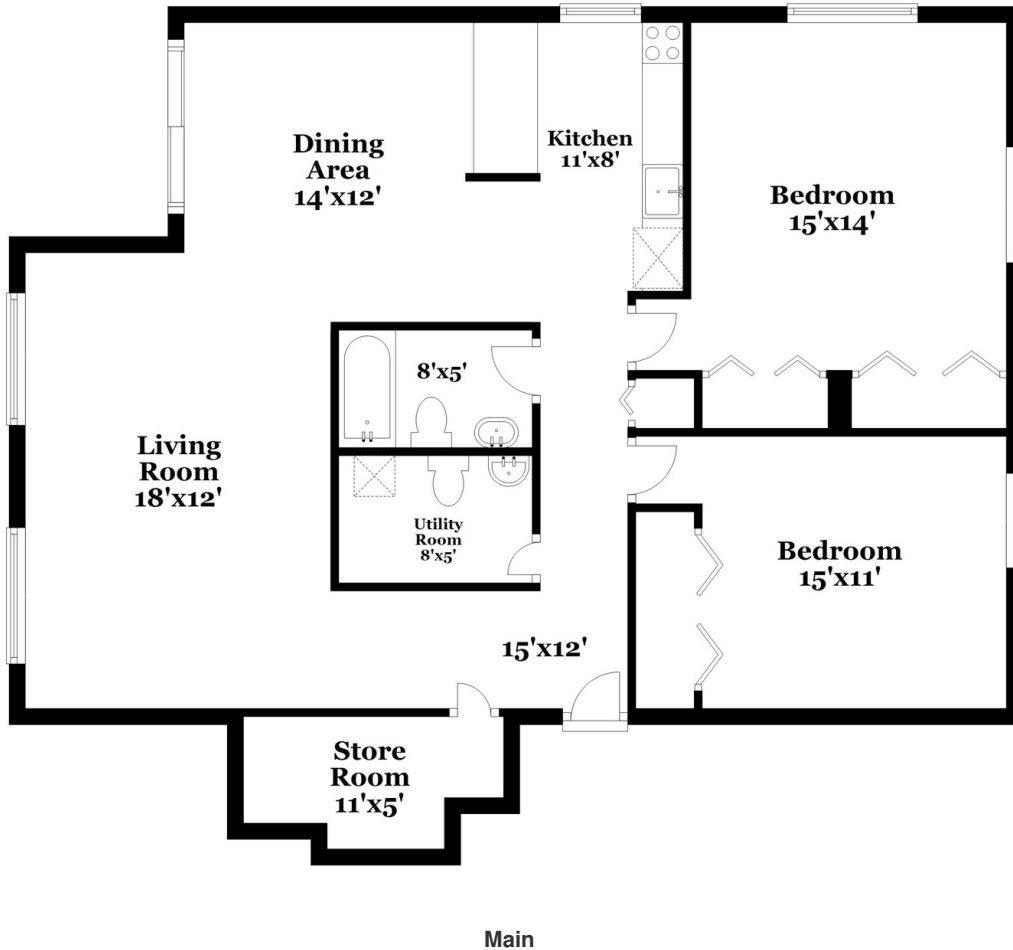

1322 West Chester Pike, Unit N16, West Chester, PA 19382

- 2 Bedrooms
- 2 Bathrooms

<https://planotours.planomatic.com/tour/336644>