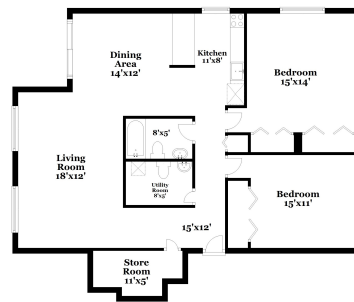

Rose Hill Apartments
Rose Hill Apartments
Direct: 610-436-5249
jeanette@rose-hillapartments.com
www.rose-hillapartments.com

1322 West Chester Pike, Unit N16, West Chester, PA 19382

Main

- 2 Bedrooms
- 2 Bathrooms